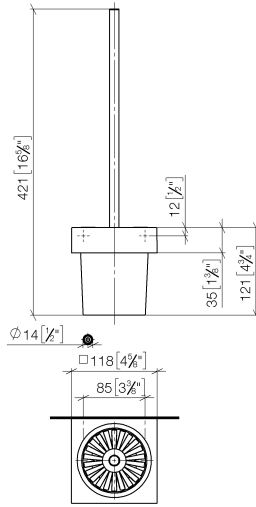

Toilet brush set wall model - Chrome

MEM

83 900 780

- crystal glass brush holder, matte
- brush, matte black
- width 118mm
- height 415 mm
- 118mm projection

Fits: MEM, CL.1, CYO

	Chrome	83 900 780-00
	Brushed Platinum	83 900 780-06
	Platinum	83 900 780-08
	Dark Chrome	83 900 780-19
	Brushed Durabronze (23kt Gold)	83 900 780-28
	Brushed Champagne (22kt Gold)	83 900 780-46
	Champagne (22kt Gold)	83 900 780-47
	Brushed Dark Platinum	83 900 780-99

83 900 780

83 900 780

Parts for other finishes can be found here: Brushed Platinum

Spare parts list

No.	Item Number	Name	Quantity used	Delivery time
1	90 20 97 507 00-00	handle	1	10
2	90 18 50 601 00 90	brush	1	2
3	90 90 04 008 00 82	glass	1	2
4	08 23 01 505-00	holder	1	10
5	90 31 11 004 00 90	pin	2	2
6	08 17 20 726 90	holder	2	2
7	05 17 20 726 02 90	fixing set	1	2